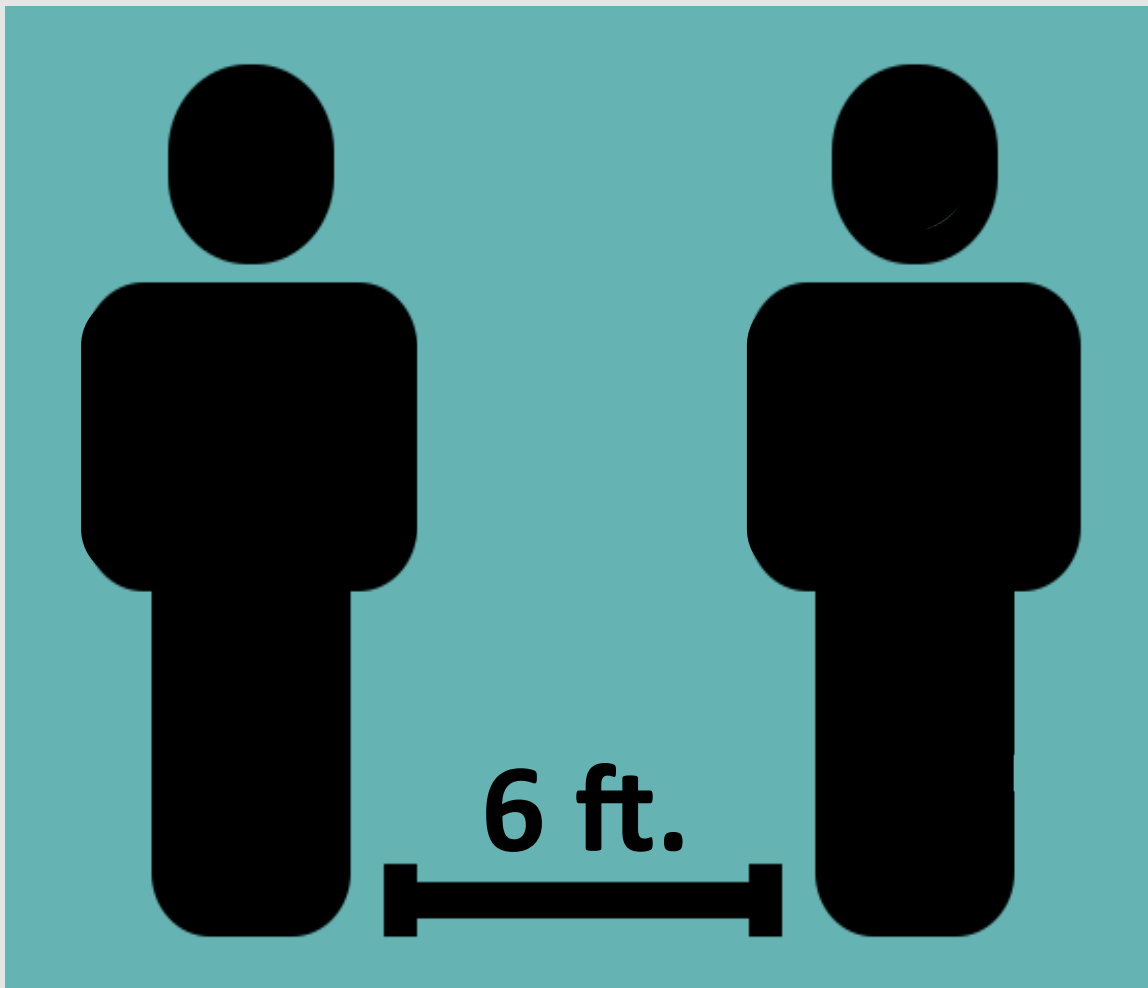

SOCIAL DISTANCING

As Merced County prepares to move into different reopening stages of the statewide roadmap, it is important that safety is a priority to minimize the spread of COVID-19.

Maintain a distance of at least 6-feet from individuals who are not from your own household

Do not gather in groups of over 10 people

For more information on safety recommendations, visit <https://bit.ly/3g4EK8J>

Updated on 5/27/2020. Icon made by [Linector](#).